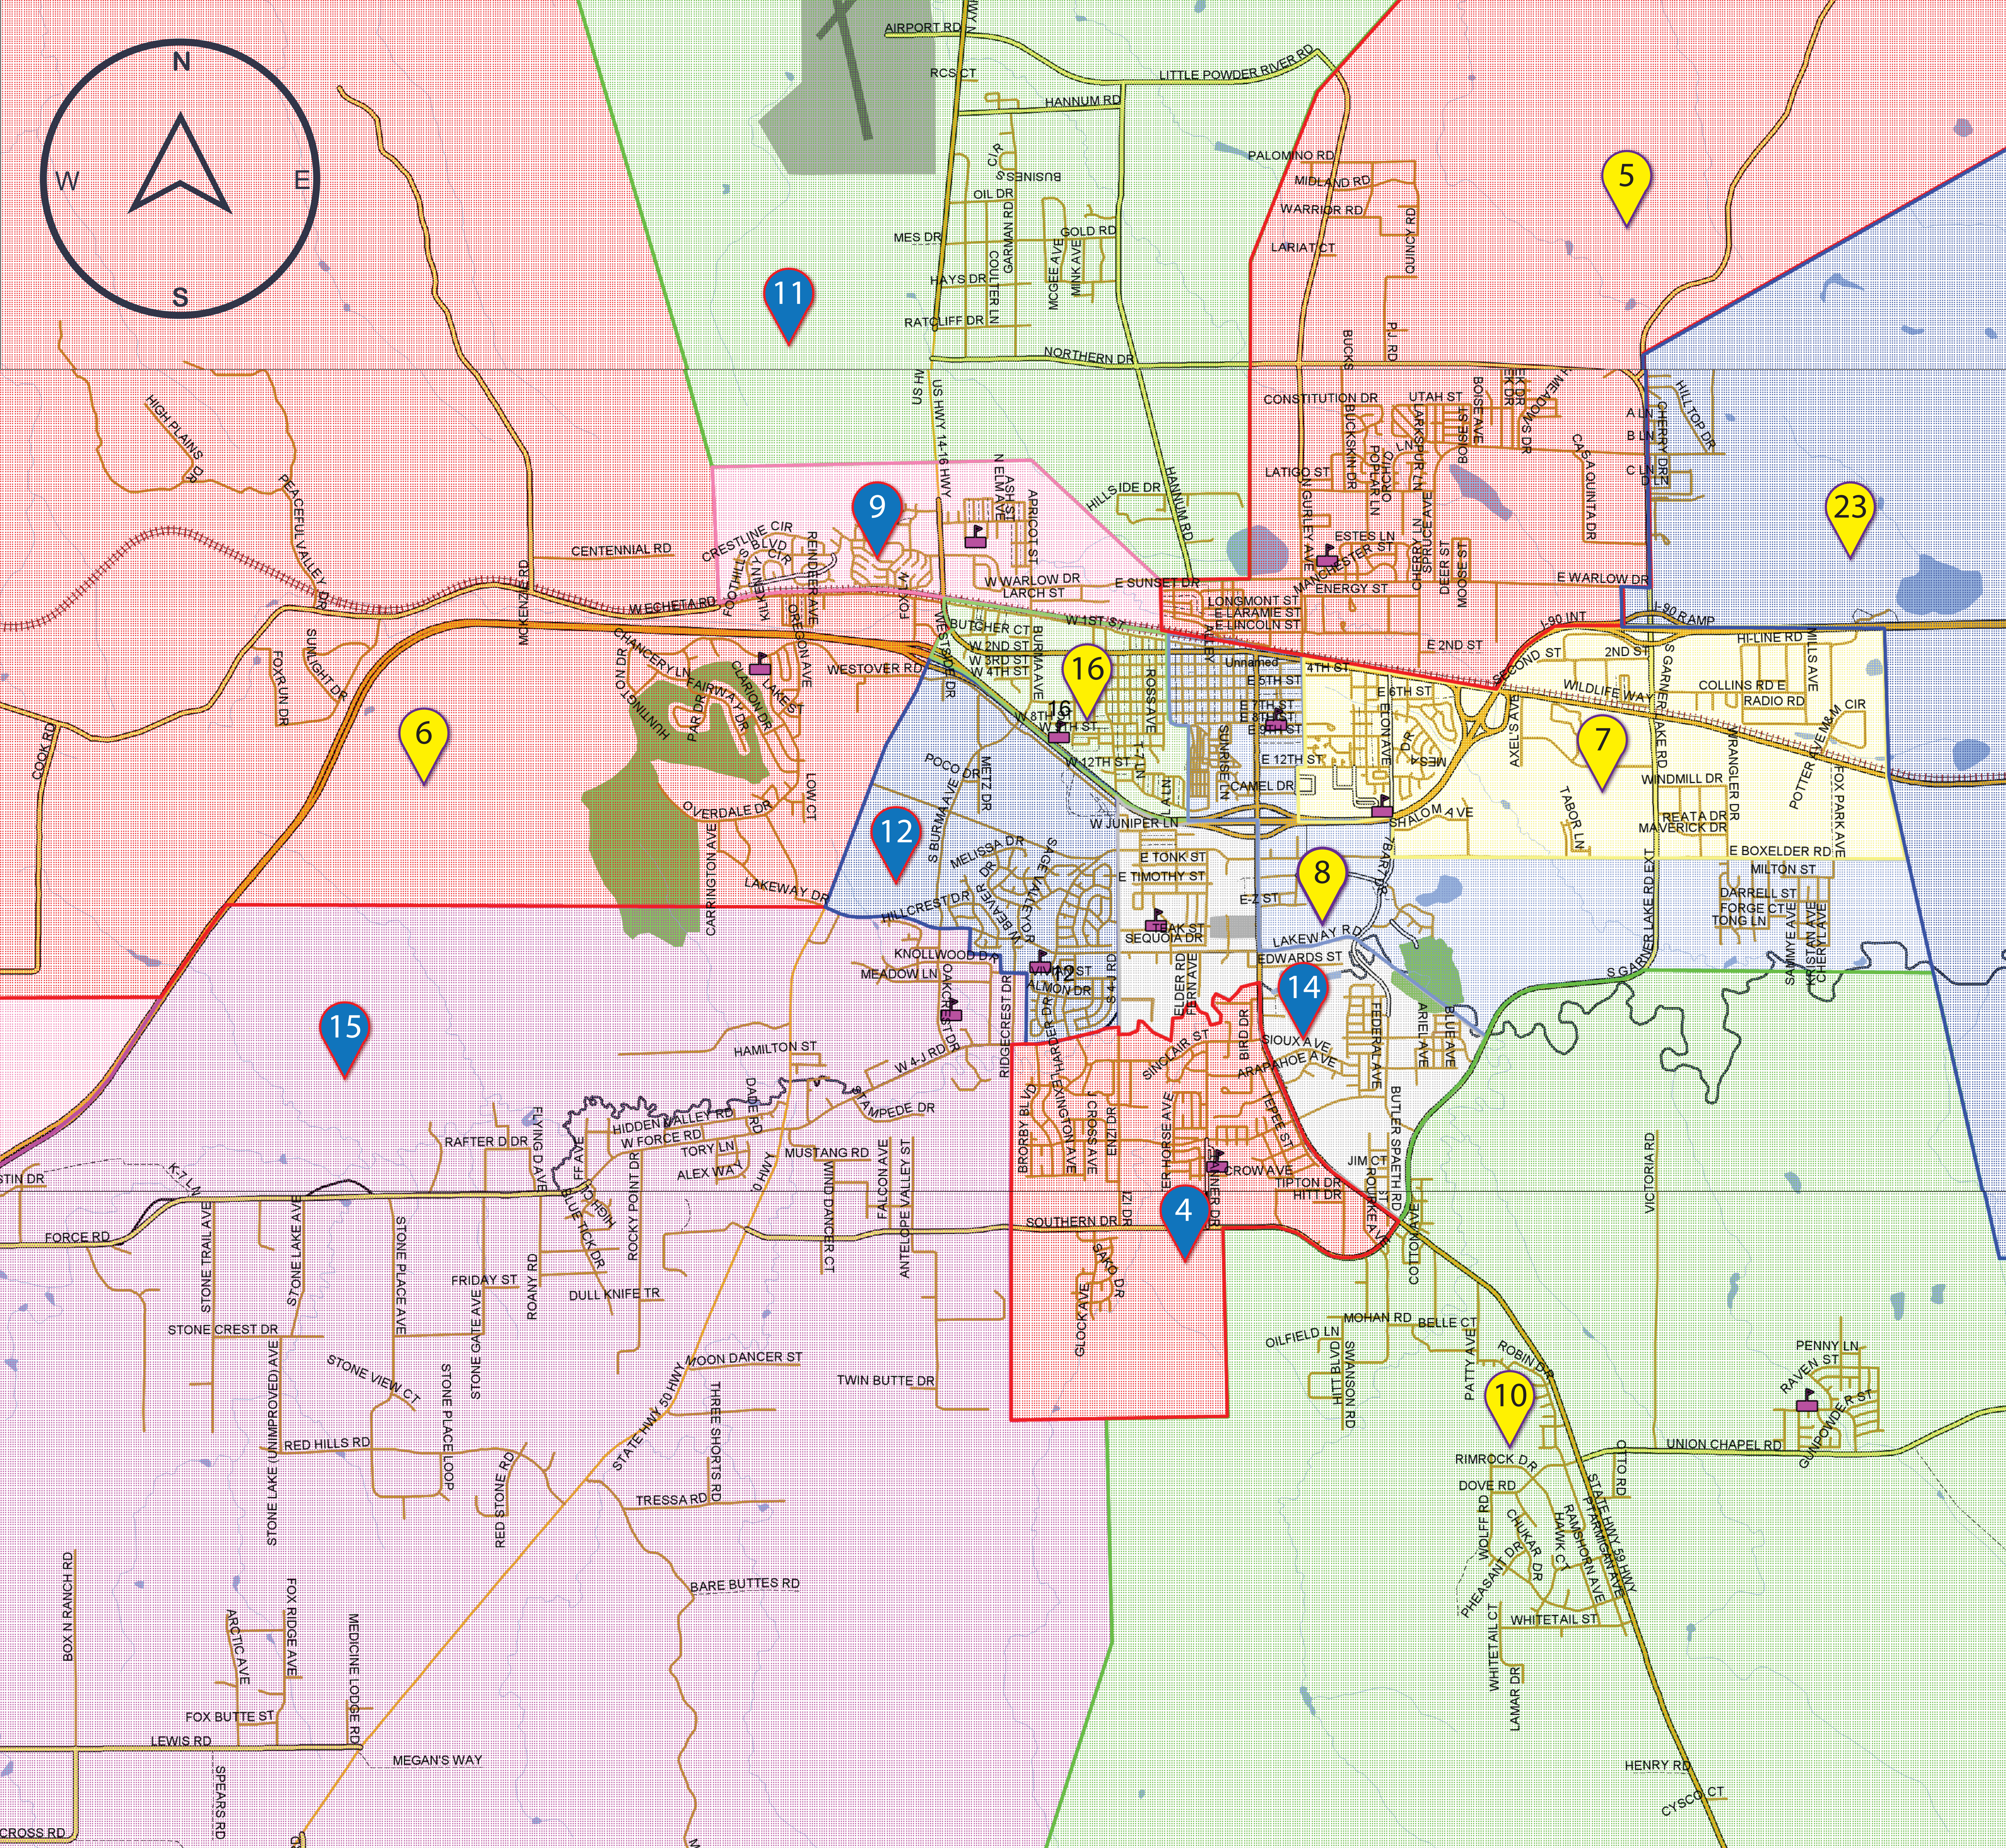

AREA ATTENDANCE MAP

CAMPBELL COUNTY SCHOOL DISTRICT #1

- | | | | |
|---|------------------------------|---|---------------------------|
|  | SAGE VALLEY - TBHS |  | TWIN SPRUCE - CCHS |
| 4 | BUFFALO RIDGE | 5 | LAKEVIEW |
| 9 | WAGONWHEEL | 6 | PRAIRIE WIND |
| 11 | RAWHIDE | 7 | LAKEVIEW |
| 12 | PAINTBRUSH | 8 | MEADOWLARK |
| 14 | SUNFLOWER | 10 | CONESTOGA |
| 15 | PRONGHORN | 16 | STOCKTRAIL |
| 31 | 4-J | 20 | LITTLE POWDER |
| | | 22 | RECLUSE |
|  | WJSHS - 26 COTTONWOOD | | |