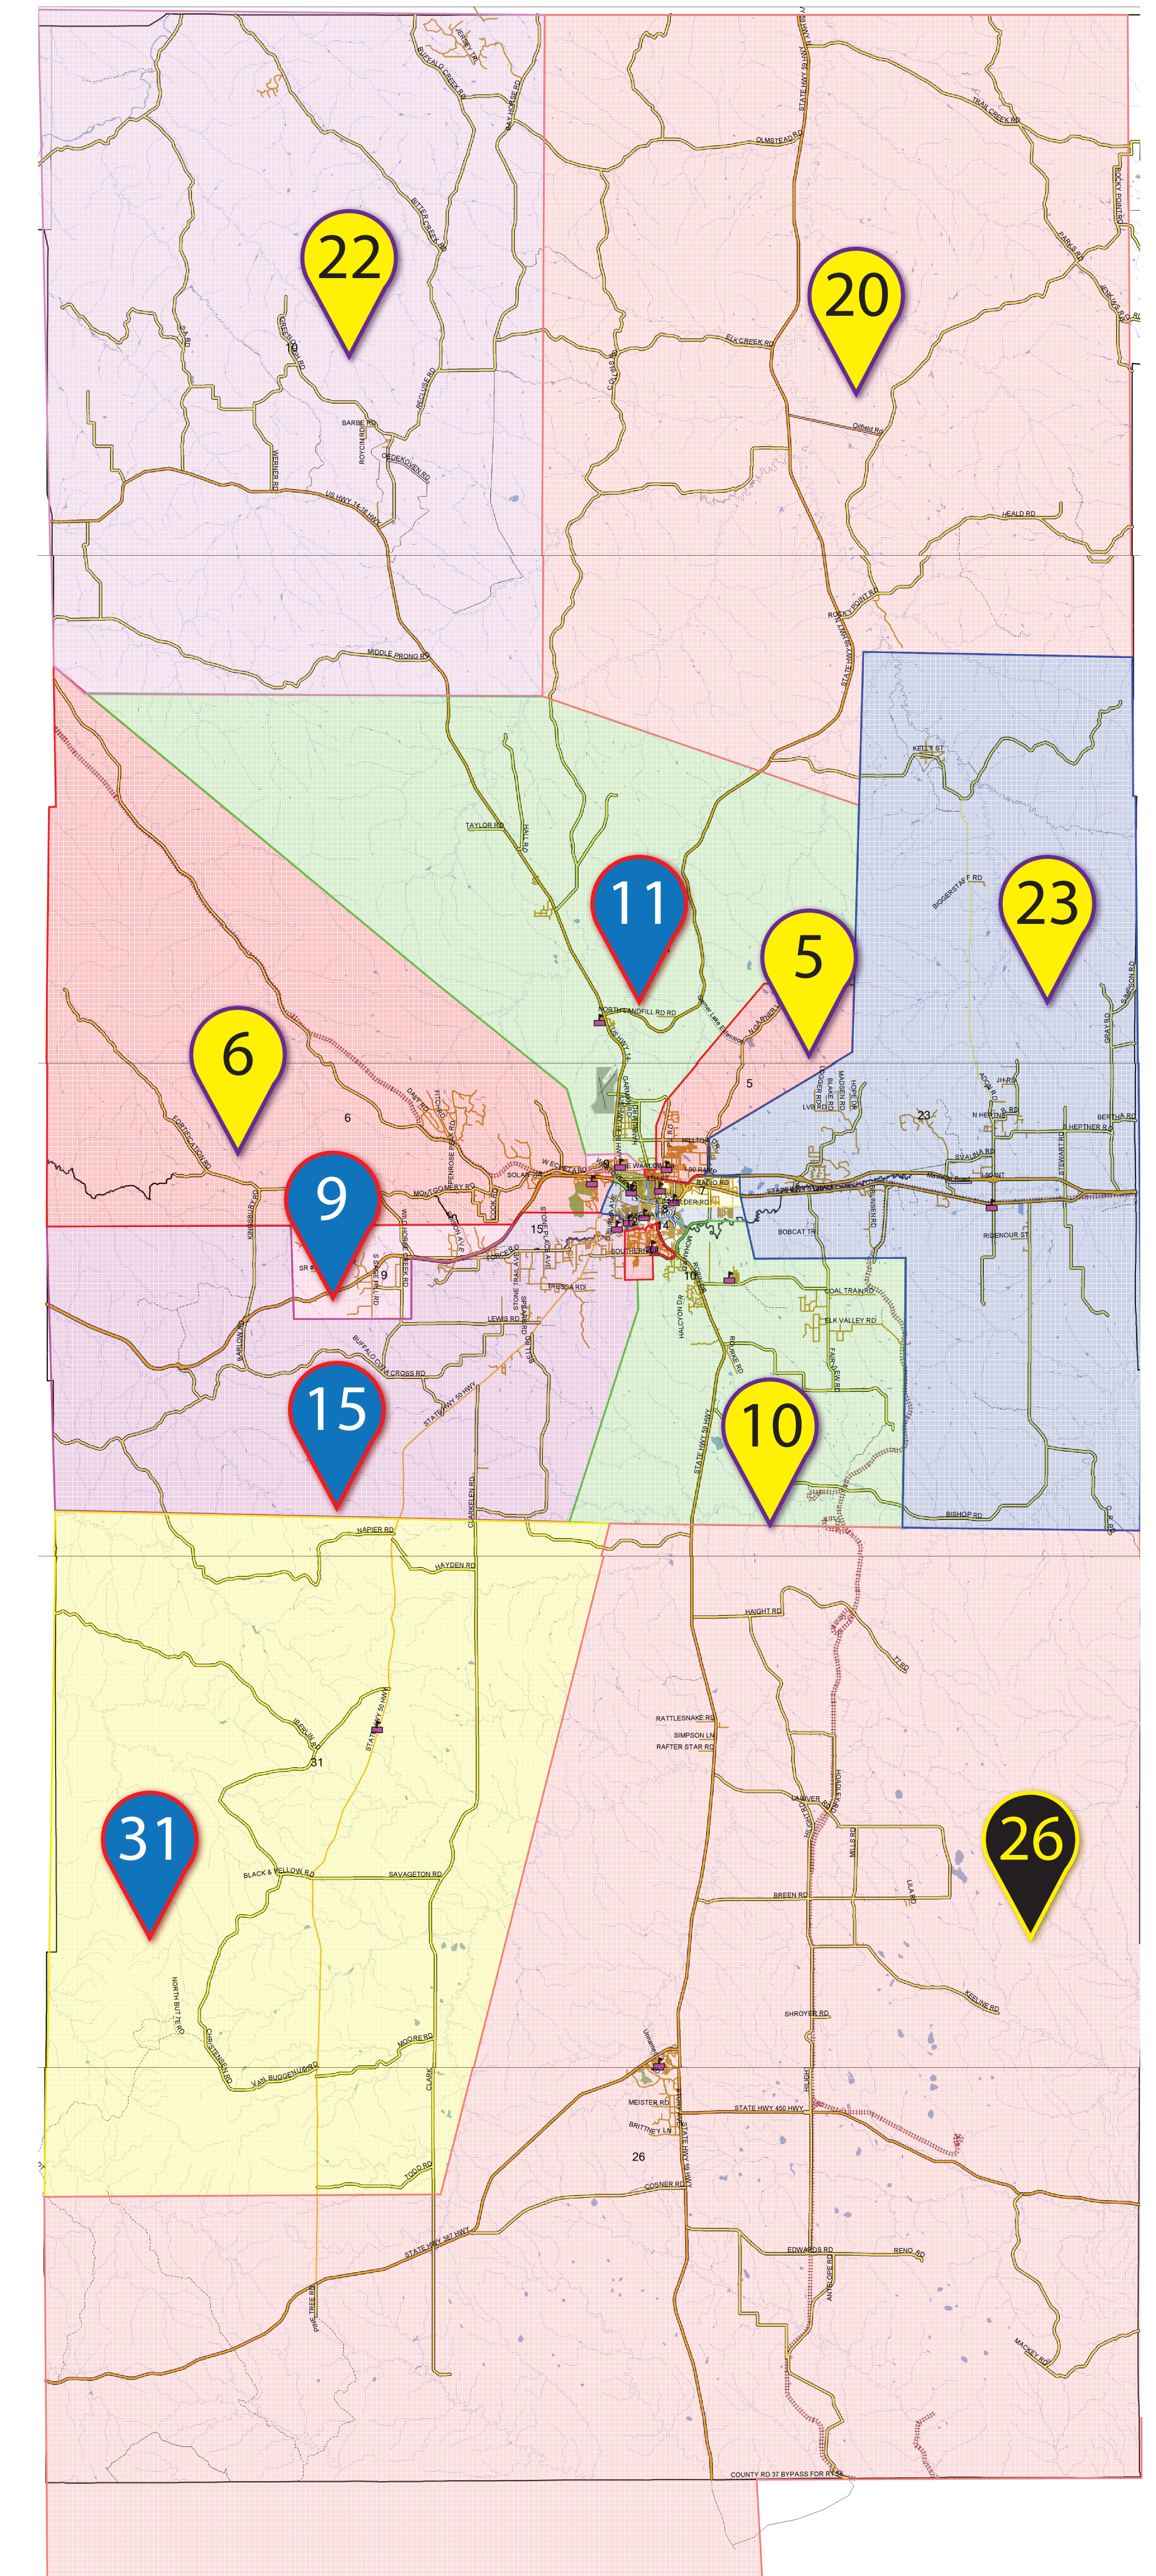

AREA ATTENDANCE MAP

CAMPBELL COUNTY SCHOOL DISTRICT #1

- | | | | |
|---|------------------------------|---|---------------------------|
|  | SAGE VALLEY - TBHS |  | TWIN SPRUCE - CCHS |
| 4 | BUFFALO RIDGE | 5 | LAKEVIEW |
| 9 | WAGONWHEEL | 6 | PRAIRIE WIND |
| 11 | RAWHIDE | 7 | LAKEVIEW |
| 12 | PAINTBRUSH | 8 | MEADOWLARK |
| 14 | SUNFLOWER | 10 | CONESTOGA |
| 15 | PRONGHORN | 16 | STOCKTRAIL |
| 31 | 4-J | 20 | LITTLE POWDER |
| | | 22 | RECLUSE |
|  | WJSHS - 26 COTTONWOOD | | |